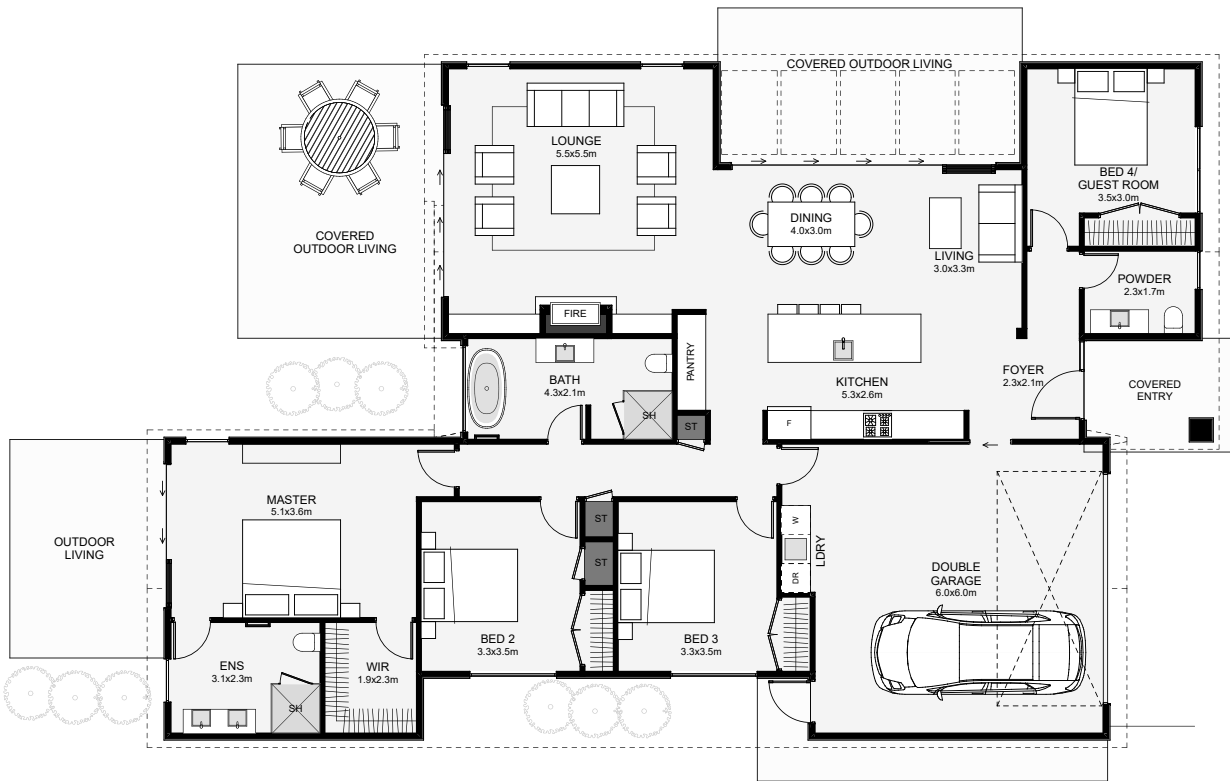

Simply stunning white on white with triple gable detail! Like your fourth bedroom to be used as a guest room or a study? The fourth bedroom is positioned separate from all other rooms but close to the powder-room for easy access and close to the foyer for client meetings. A covered outdoor area with optional overhead skylights gives you an outdoor space out of the weather or shade. The master is offset to provide the main outdoor area privacy and shelter. If you're looking for that classic home, you'll love living in, this is a great place to start!

Floor Area: 213m²

 2
  4
  2
  1.5
  21.7m
  14.0m

Contact us:

m: 027 408 7217

e: glenn@gwb.co.nz

www.gwb.co.nz